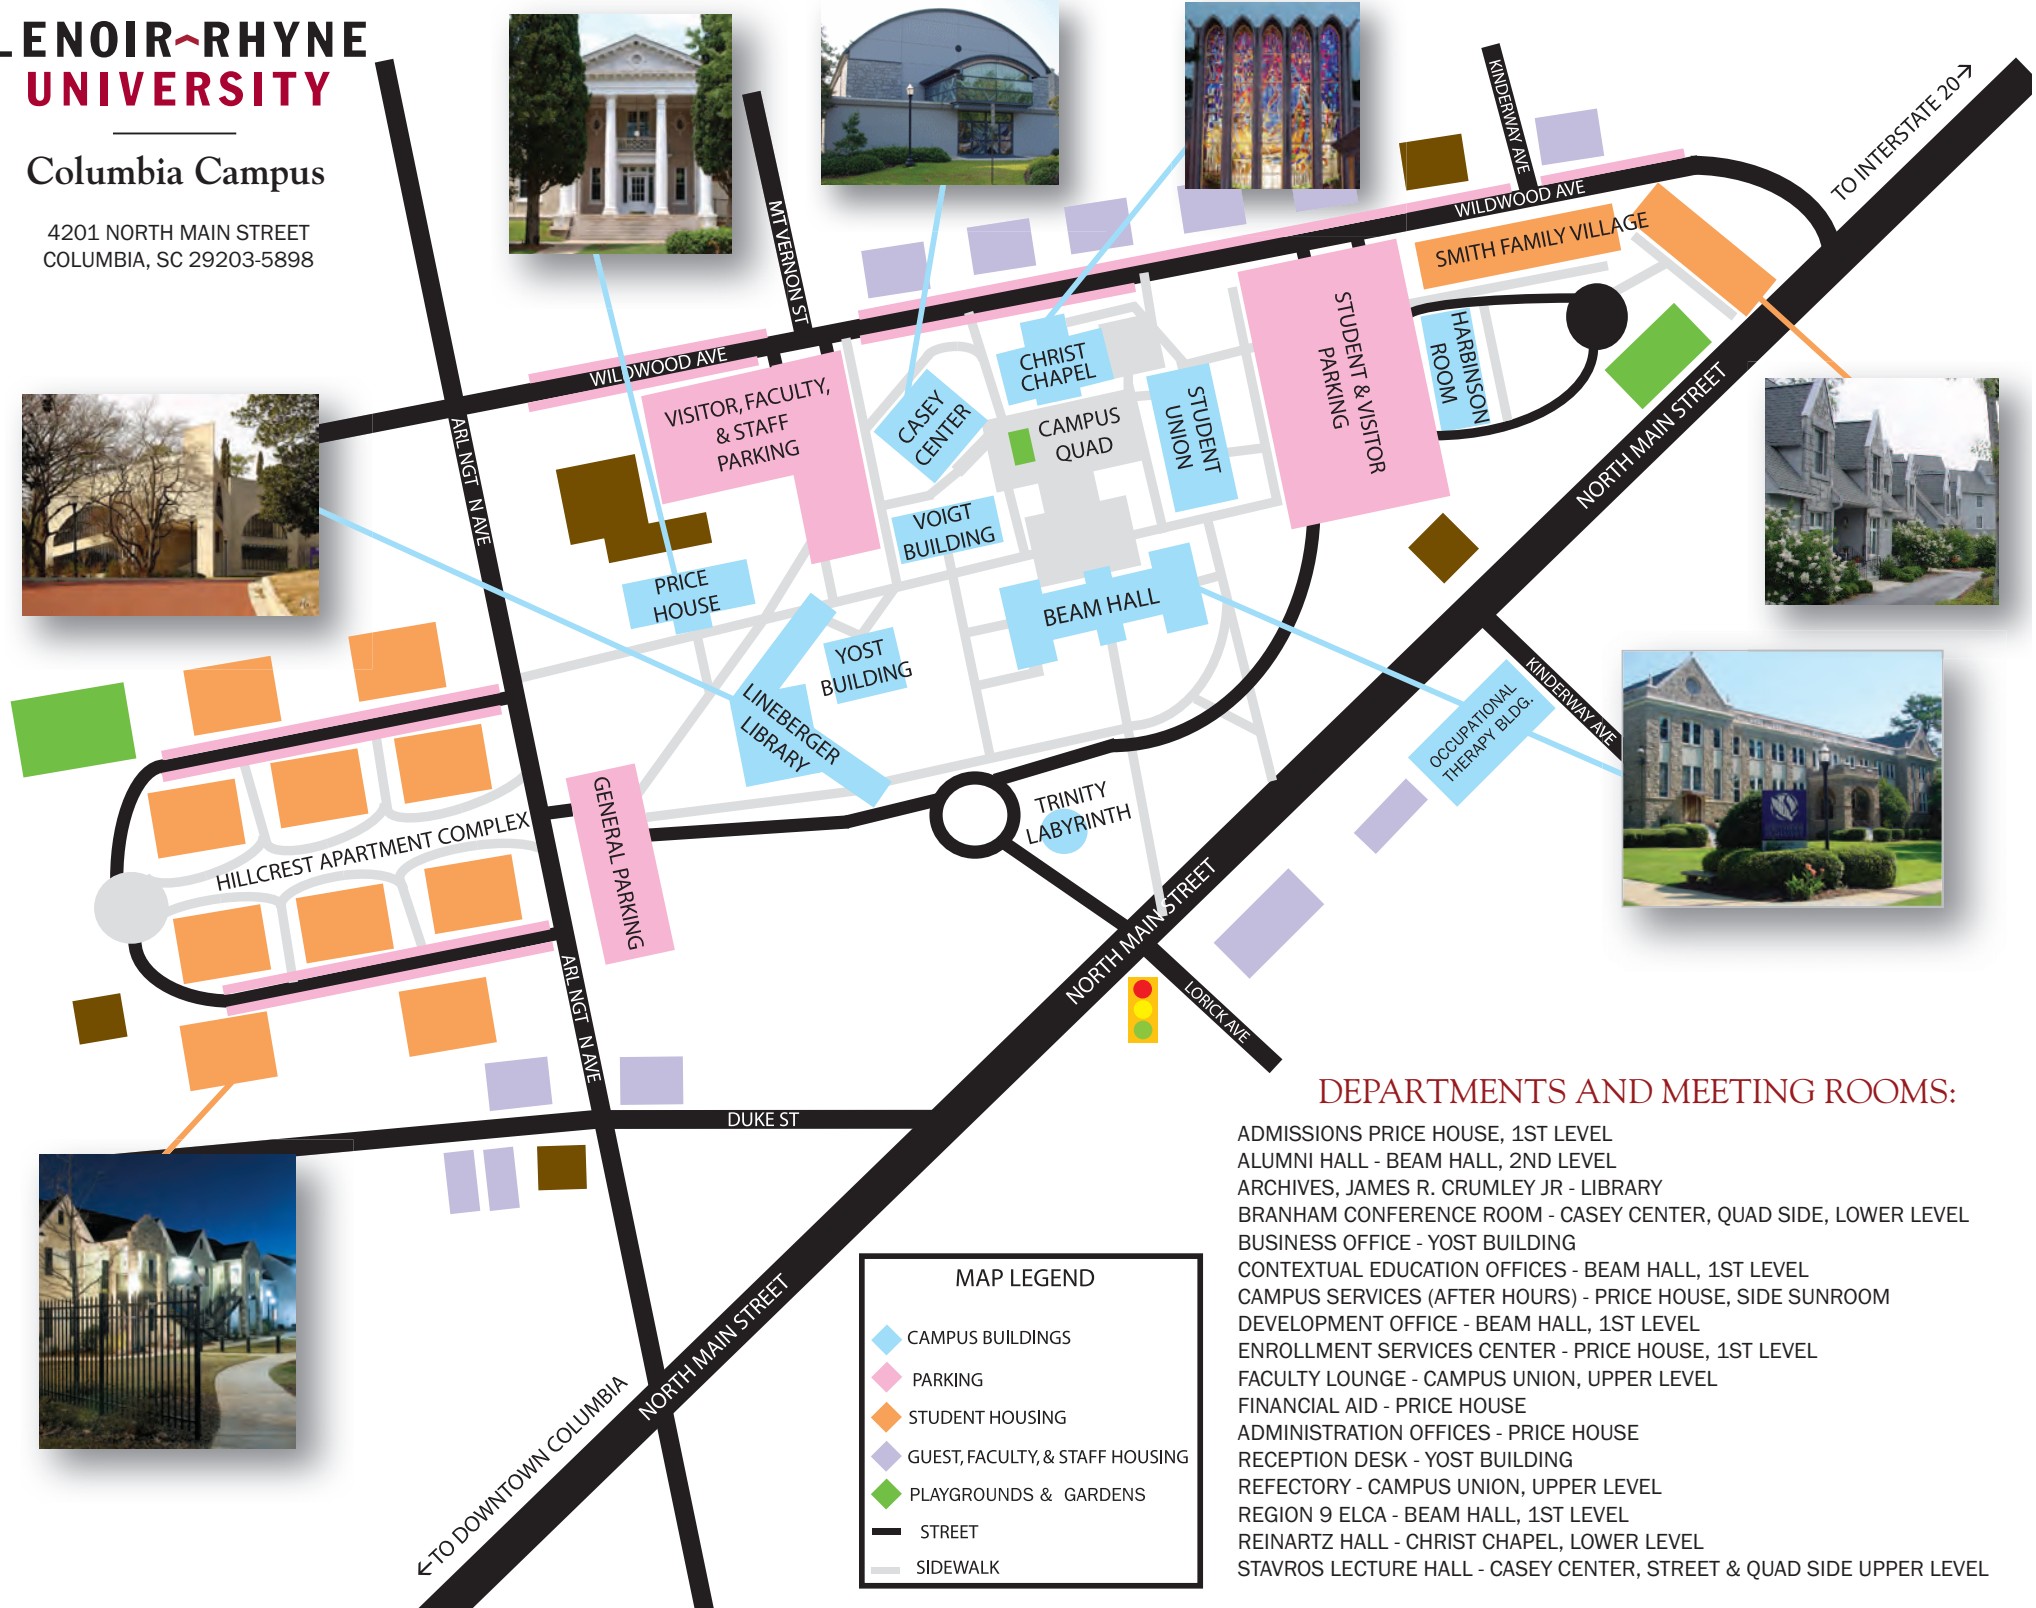

LENOIR-RHYNE UNIVERSITY

Columbia Campus

4201 NORTH MAIN STREET
COLUMBIA, SC 29203-5898

DEPARTMENTS AND MEETING ROOMS:

- ADMISSIONS PRICE HOUSE, 1ST LEVEL
- ALUMNI HALL - BEAM HALL, 2ND LEVEL
- ARCHIVES, JAMES R. CRUMLEY JR - LIBRARY
- BRANHAM CONFERENCE ROOM - CASEY CENTER, QUAD SIDE, LOWER LEVEL
- BUSINESS OFFICE - YOST BUILDING
- CONTEXTUAL EDUCATION OFFICES - BEAM HALL, 1ST LEVEL
- CAMPUS SERVICES (AFTER HOURS) - PRICE HOUSE, SIDE SUNROOM
- DEVELOPMENT OFFICE - BEAM HALL, 1ST LEVEL
- ENROLLMENT SERVICES CENTER - PRICE HOUSE, 1ST LEVEL
- FACULTY LOUNGE - CAMPUS UNION, UPPER LEVEL
- FINANCIAL AID - PRICE HOUSE
- ADMINISTRATION OFFICES - PRICE HOUSE
- RECEPTION DESK - YOST BUILDING
- REFECTORY - CAMPUS UNION, UPPER LEVEL
- REGION 9 ELCA - BEAM HALL, 1ST LEVEL
- REINARTZ HALL - CHRIST CHAPEL, LOWER LEVEL
- STAVROS LECTURE HALL - CASEY CENTER, STREET & QUAD SIDE UPPER LEVEL

MAP LEGEND

- CAMPUS BUILDINGS
- PARKING
- STUDENT HOUSING
- GUEST, FACULTY, & STAFF HOUSING
- PLAYGROUNDS & GARDENS
- STREET
- SIDEWALK